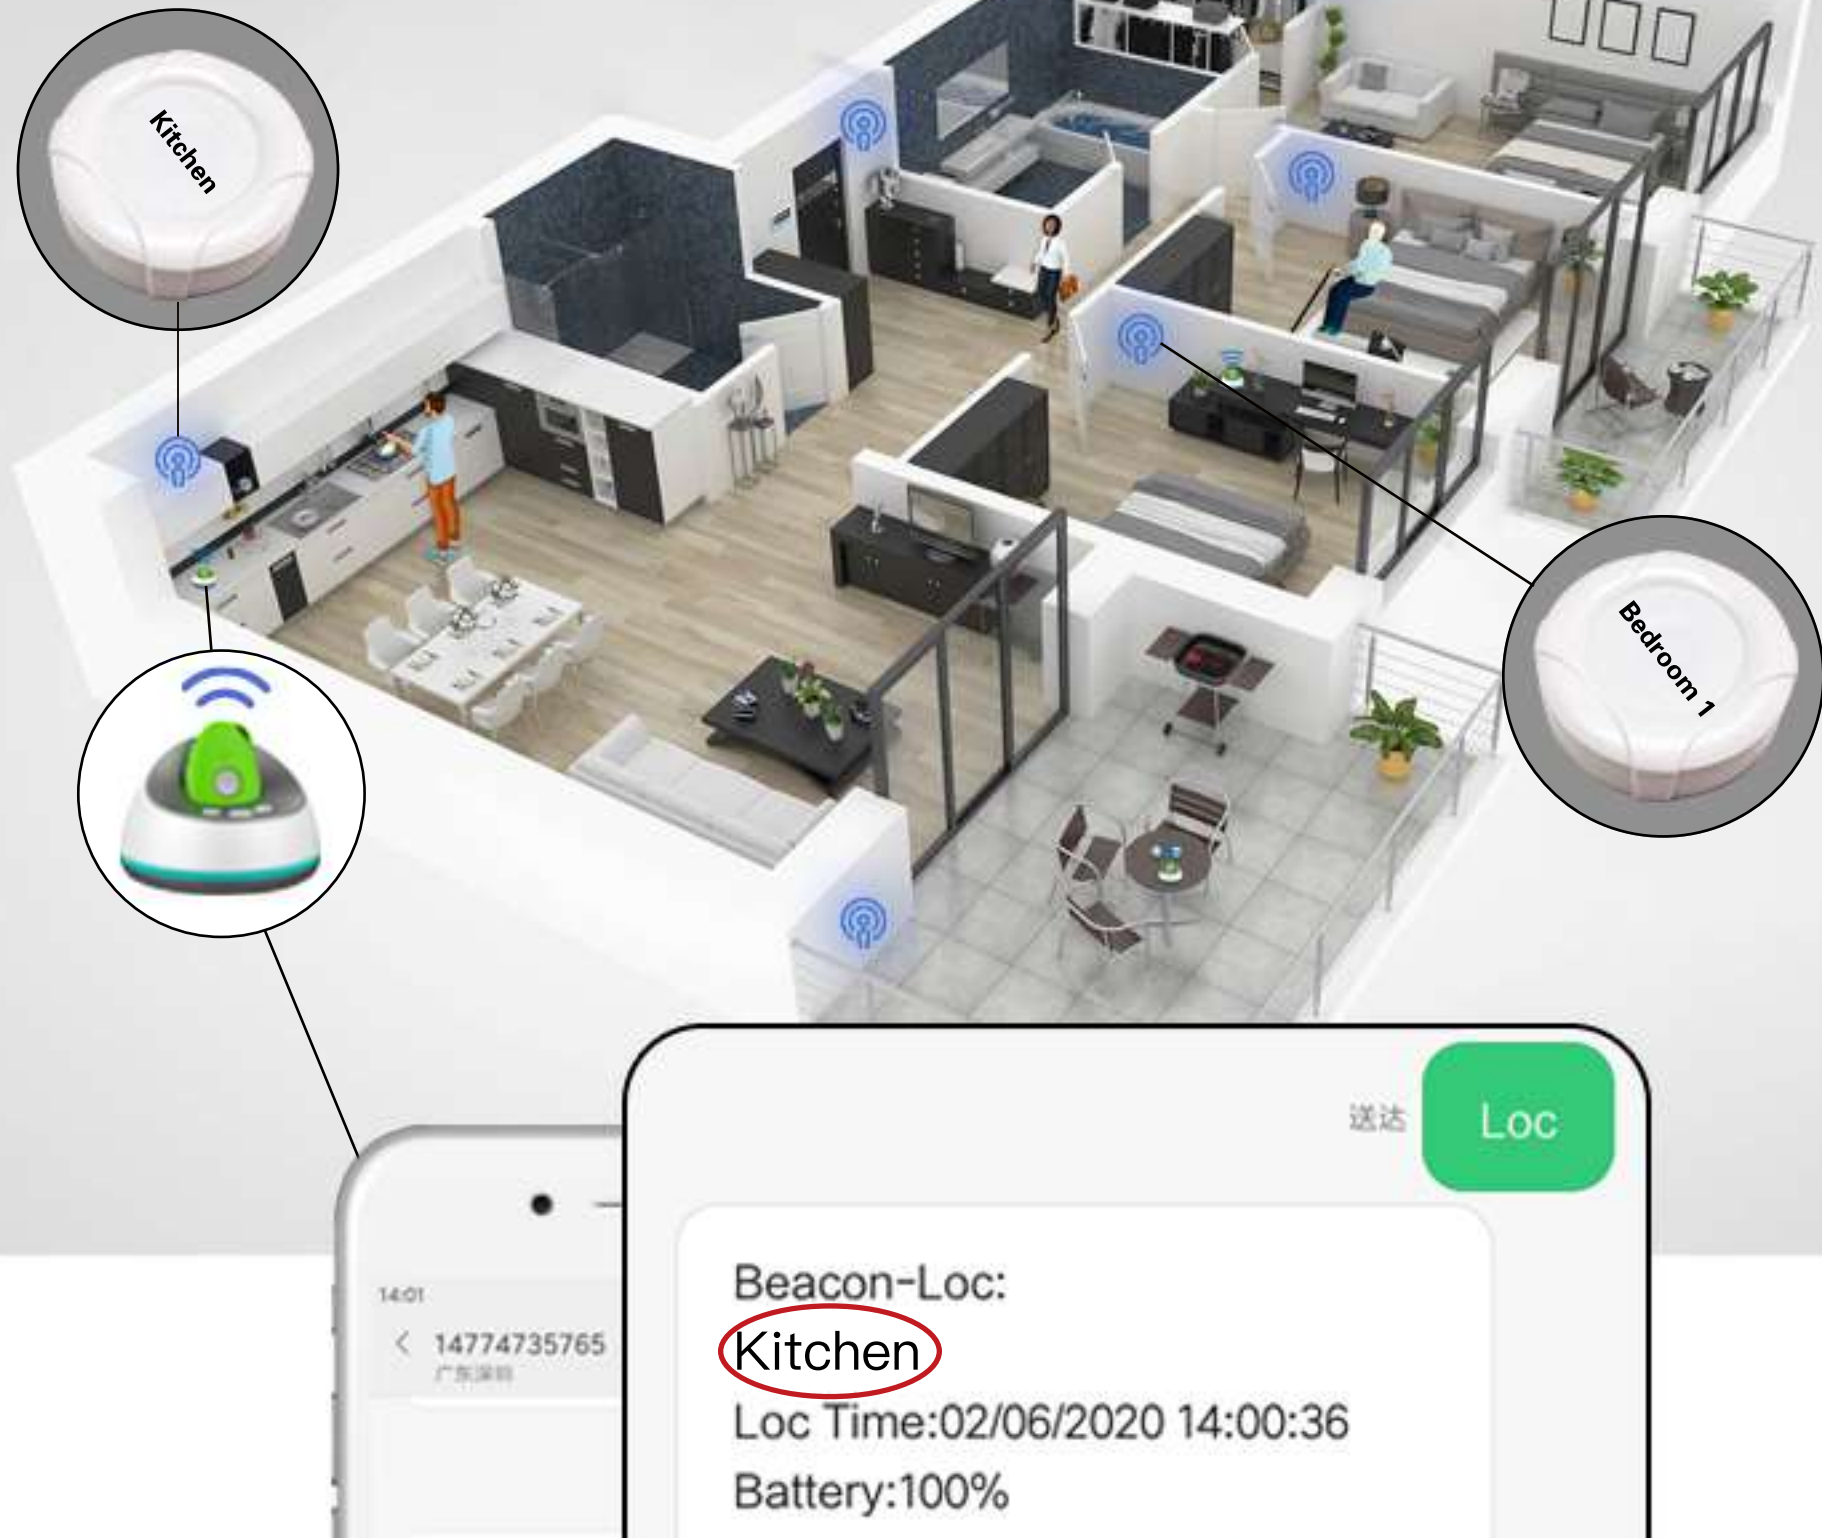

“Home Beacon

Designed for indoor location via BLE connection between the device and beacon.

The beacon is a tiny wireless device broadcasting BLE signal 24/7.

62mm (diameter)*17.3mm

Top

Bottom

HOW DOES IT WORK?

The device will scan the beacons around and capture the one with the strongest signal to confirm where it is.

Then it will send location information (for example Living room, bathroom, kitchen etc) to your mobile phone via text message or to the server via data.

The user can check the location on the APP, platform and by SMS.

FEATURE

Removable AAA battery with 2-3 years life

BLE 5.0

One device can scan at most 20 beacons around

USAGE SCENARIOS

Beacon-Loc: **Kitchen**
Loc Time:02/06/2020 14:00:36
Battery:100%
www.google.com/maps?q=22.6535181,114.0009472

Our Beacon makes life smarter, and indoor positioning more refined. It allows your family or doctor to find the location of the elderly living alone more quickly and accurately.