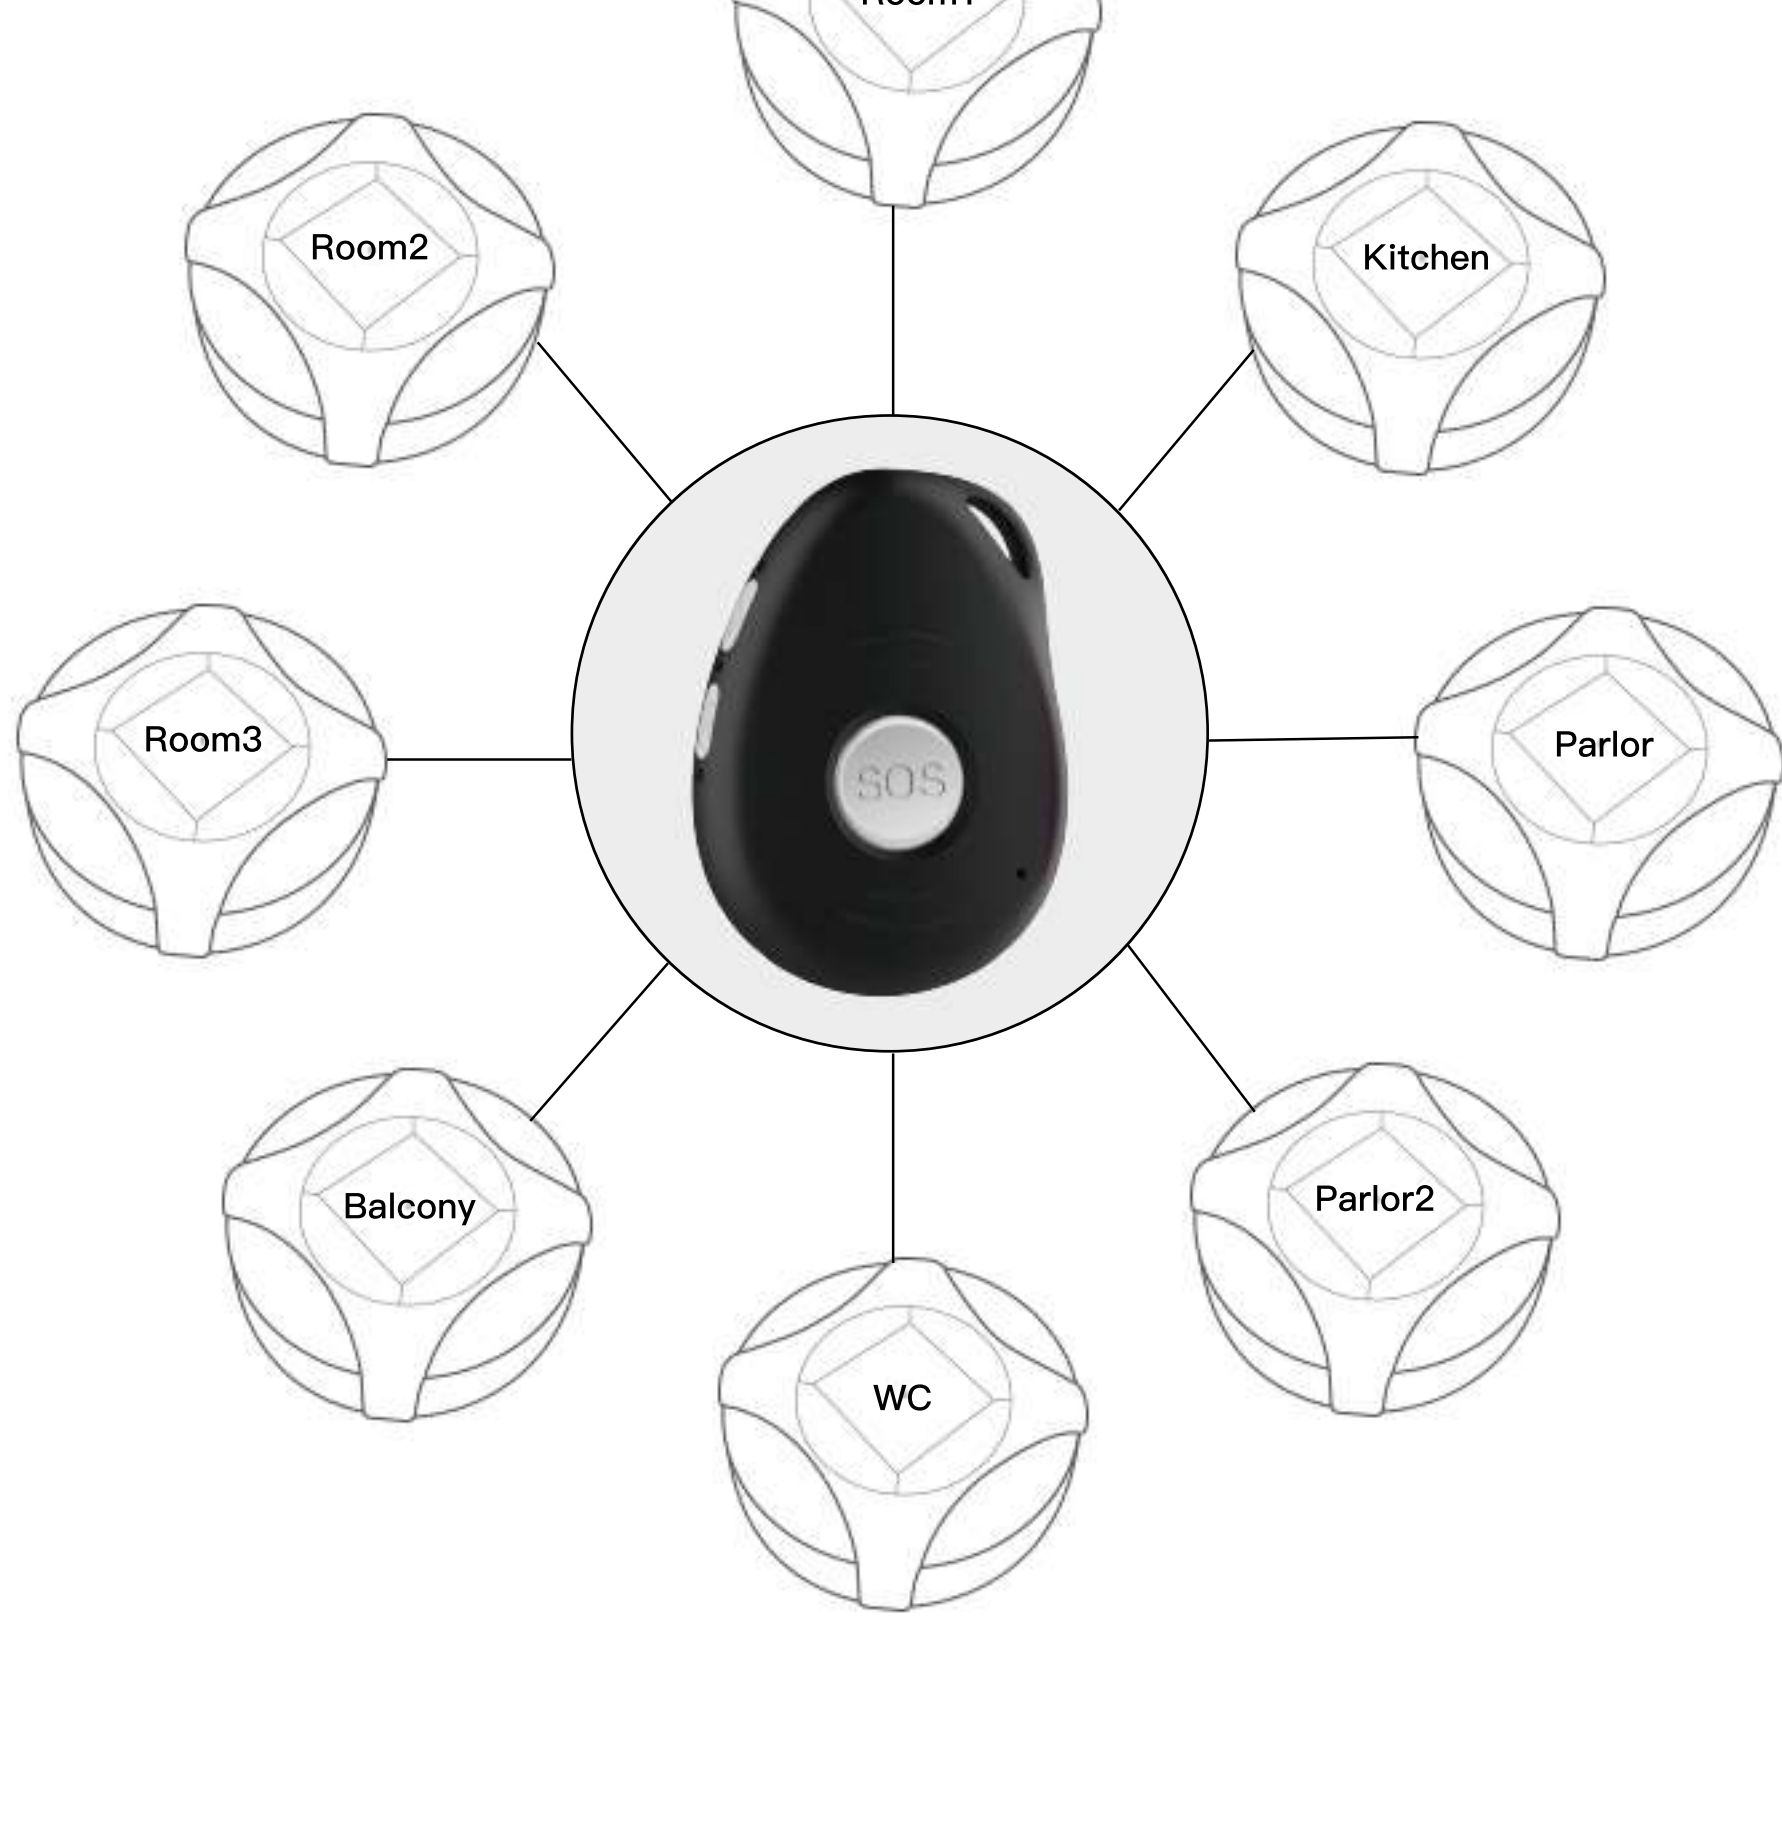

“Home Beacon

Designed for indoor location via BLE connection between the device and beacon.

The beacon is a tiny wireless device broadcasting BLE signal 24/7.

62mm (diameter)*17.3mm

Top

Bottom

HOW DOES IT WORK?

The device will scan the beacons around and capture the one with the strongest signal to confirm where it is.

Then it will send location information (for example Living room, bathroom, kitchen etc) to your mobile phone via text message or to the server via data.

The user can check the location on the APP, platform and by SMS.

FEATURE

Removable AAA battery with 2-3 years life

BLE 5.0

One device can scan at most 20 beacons around

USAGE SCENARIOS

Beacon-Loc: **Kitchen**
Loc Time:02/06/2020 14:00:36
Battery:100%
www.google.com/maps?q=22.6535181,114.0009472

Our Beacon makes life smarter, and indoor positioning more refined. It allows your family or doctor to find the location of the elderly living alone more quickly and accurately.